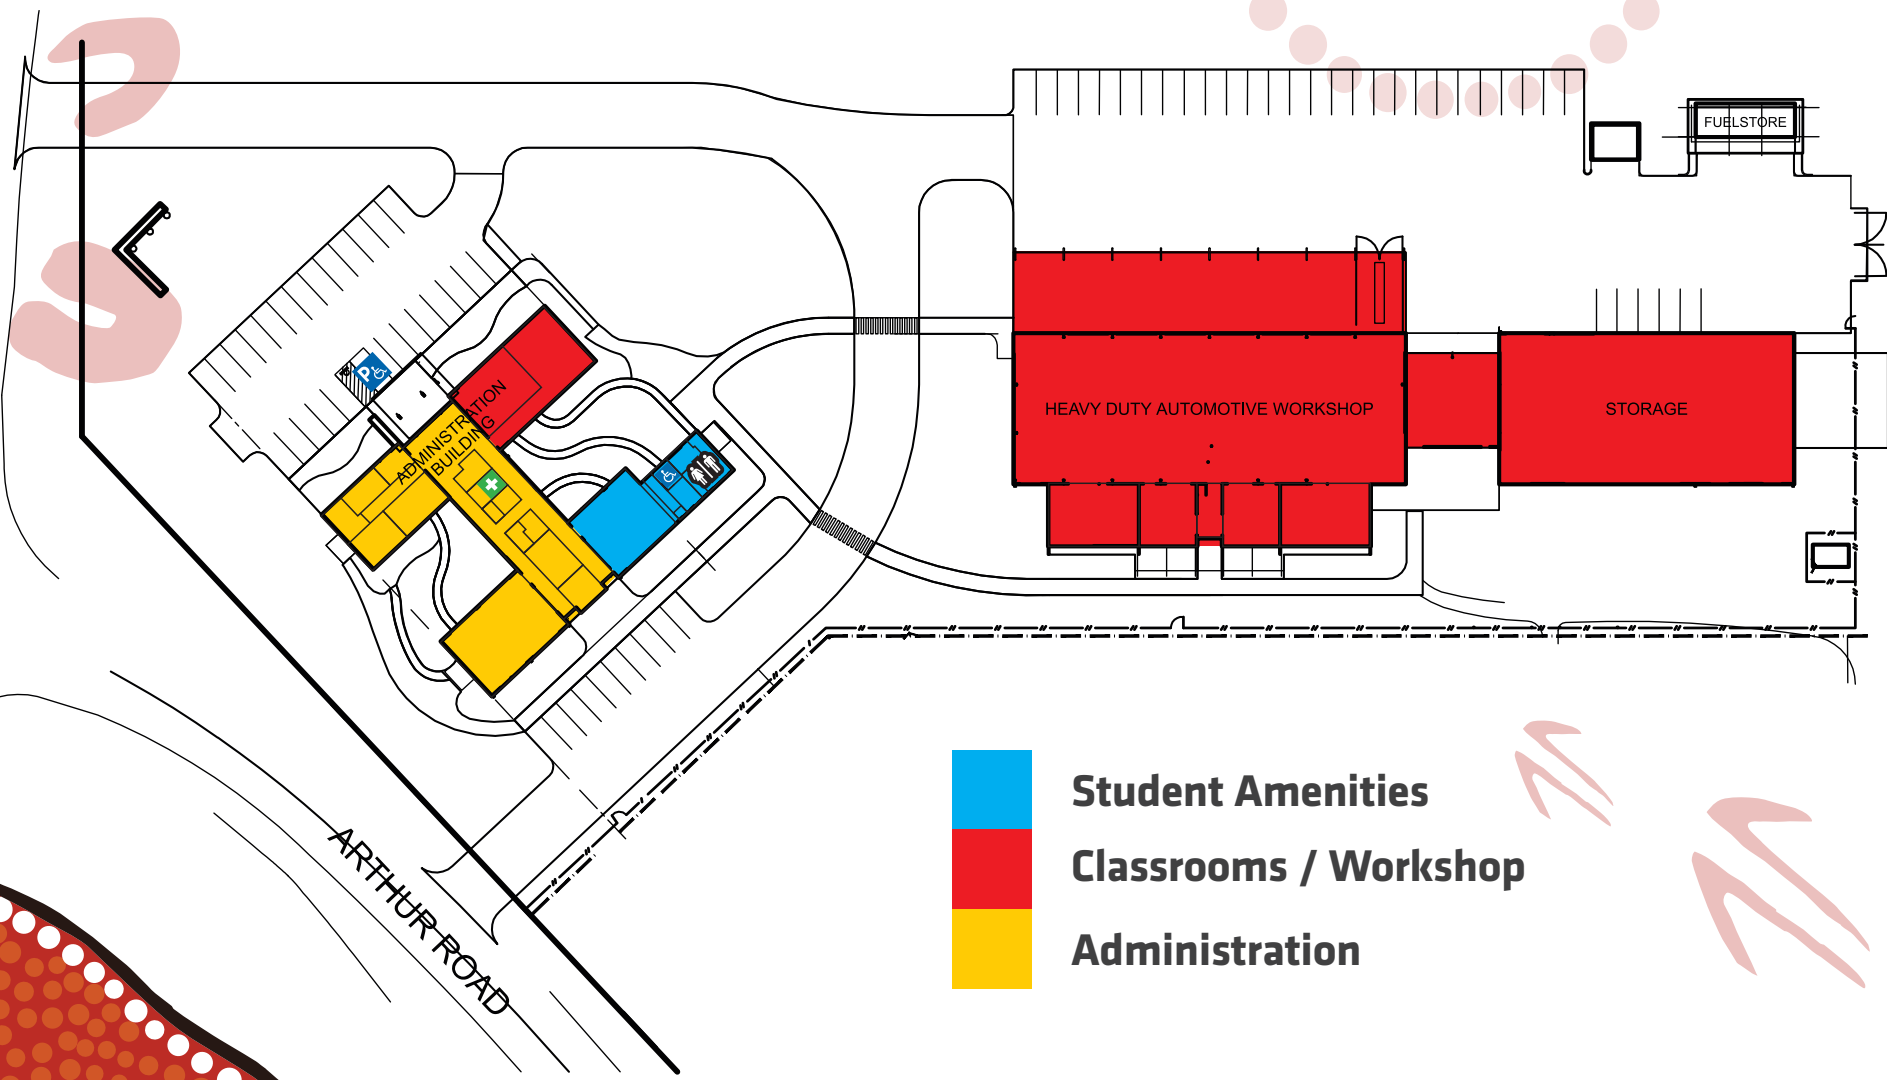

# TECHNOLOGY PARK CAMPUS

CNR DEEPDALE RD AND ARTHUR RD  
GERALDTON - SITE MAP

DEEPDALE ROAD

ARTHUR ROAD

Student Amenities

Classrooms / Workshop

Administration

Toilet Facilities

ACROD Toilet

ACROD Parking

First Aid Room