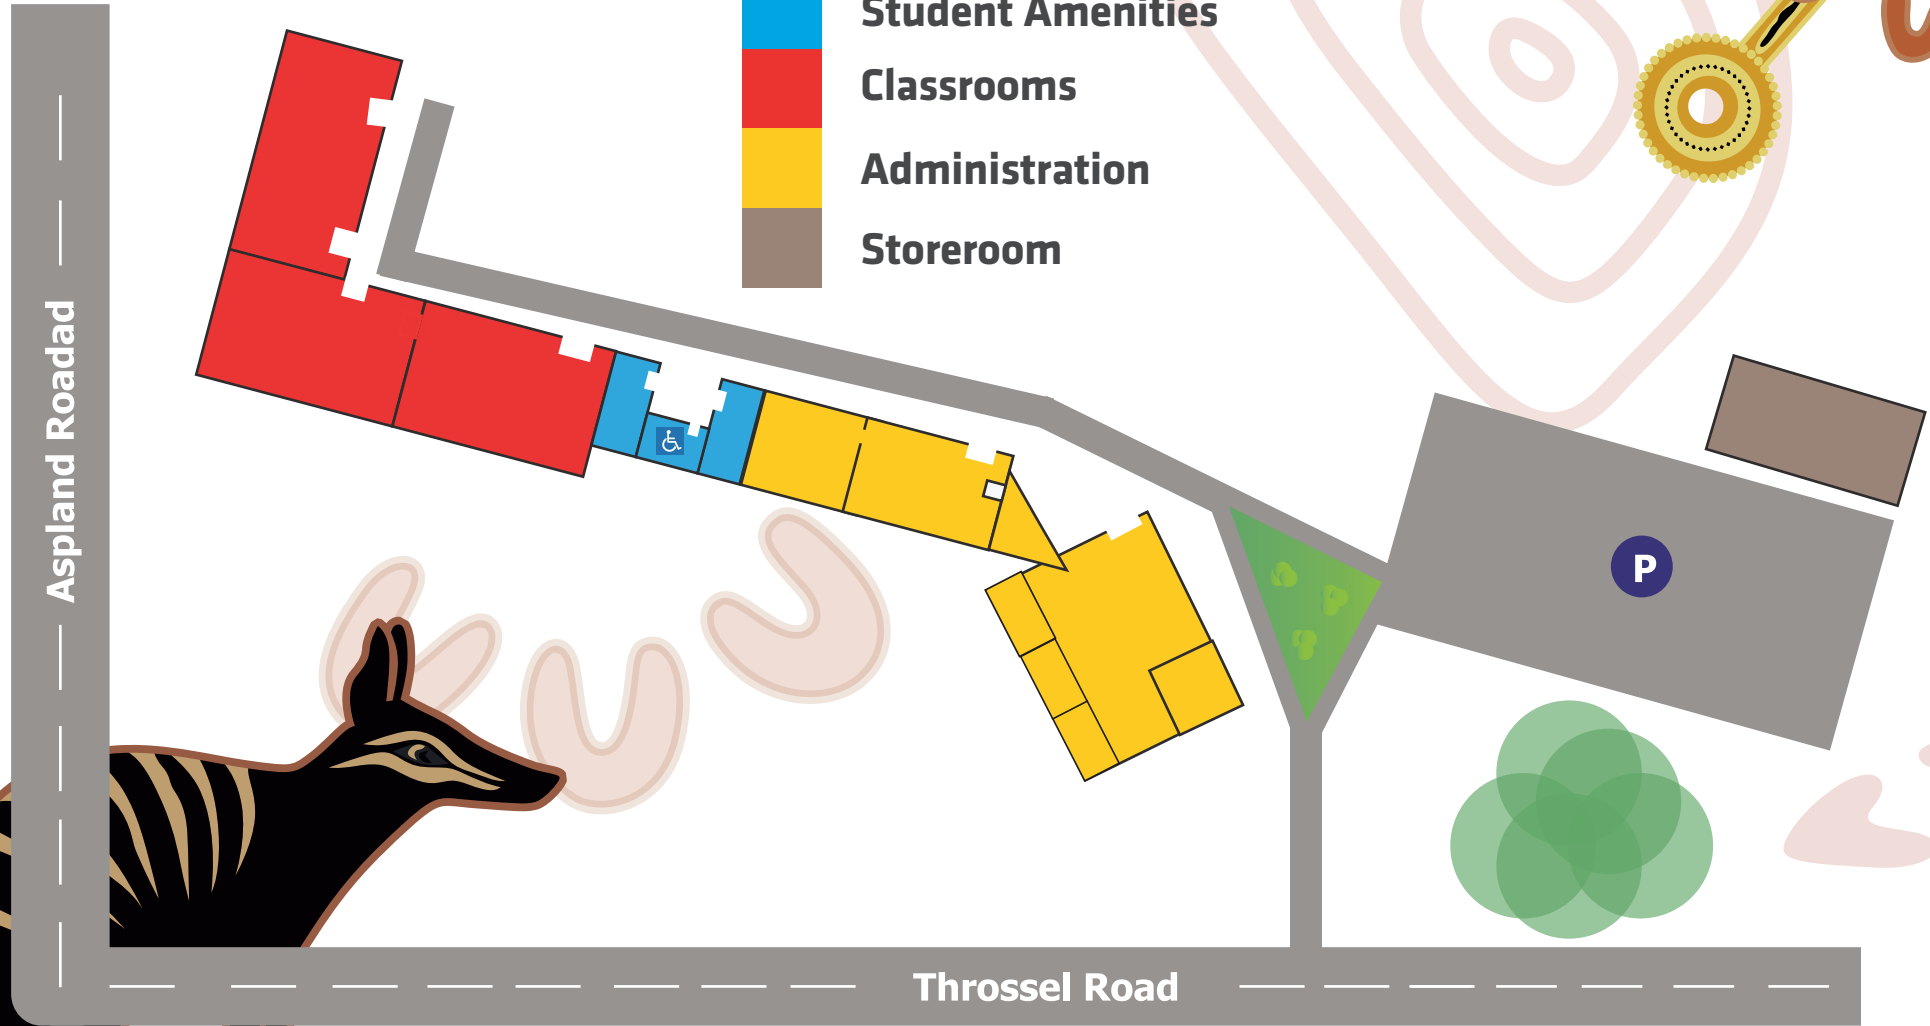

GOVERNMENT OF WESTERN AUSTRALIA

Central Regional

MERREDIN CAMPUS

42 THROSSELL ROAD
MERREDIN - SITE MAP

-  Student Amenities
-  Classrooms
-  Administration
-  Storeroom

ACROD Toilet

ACROD Parking