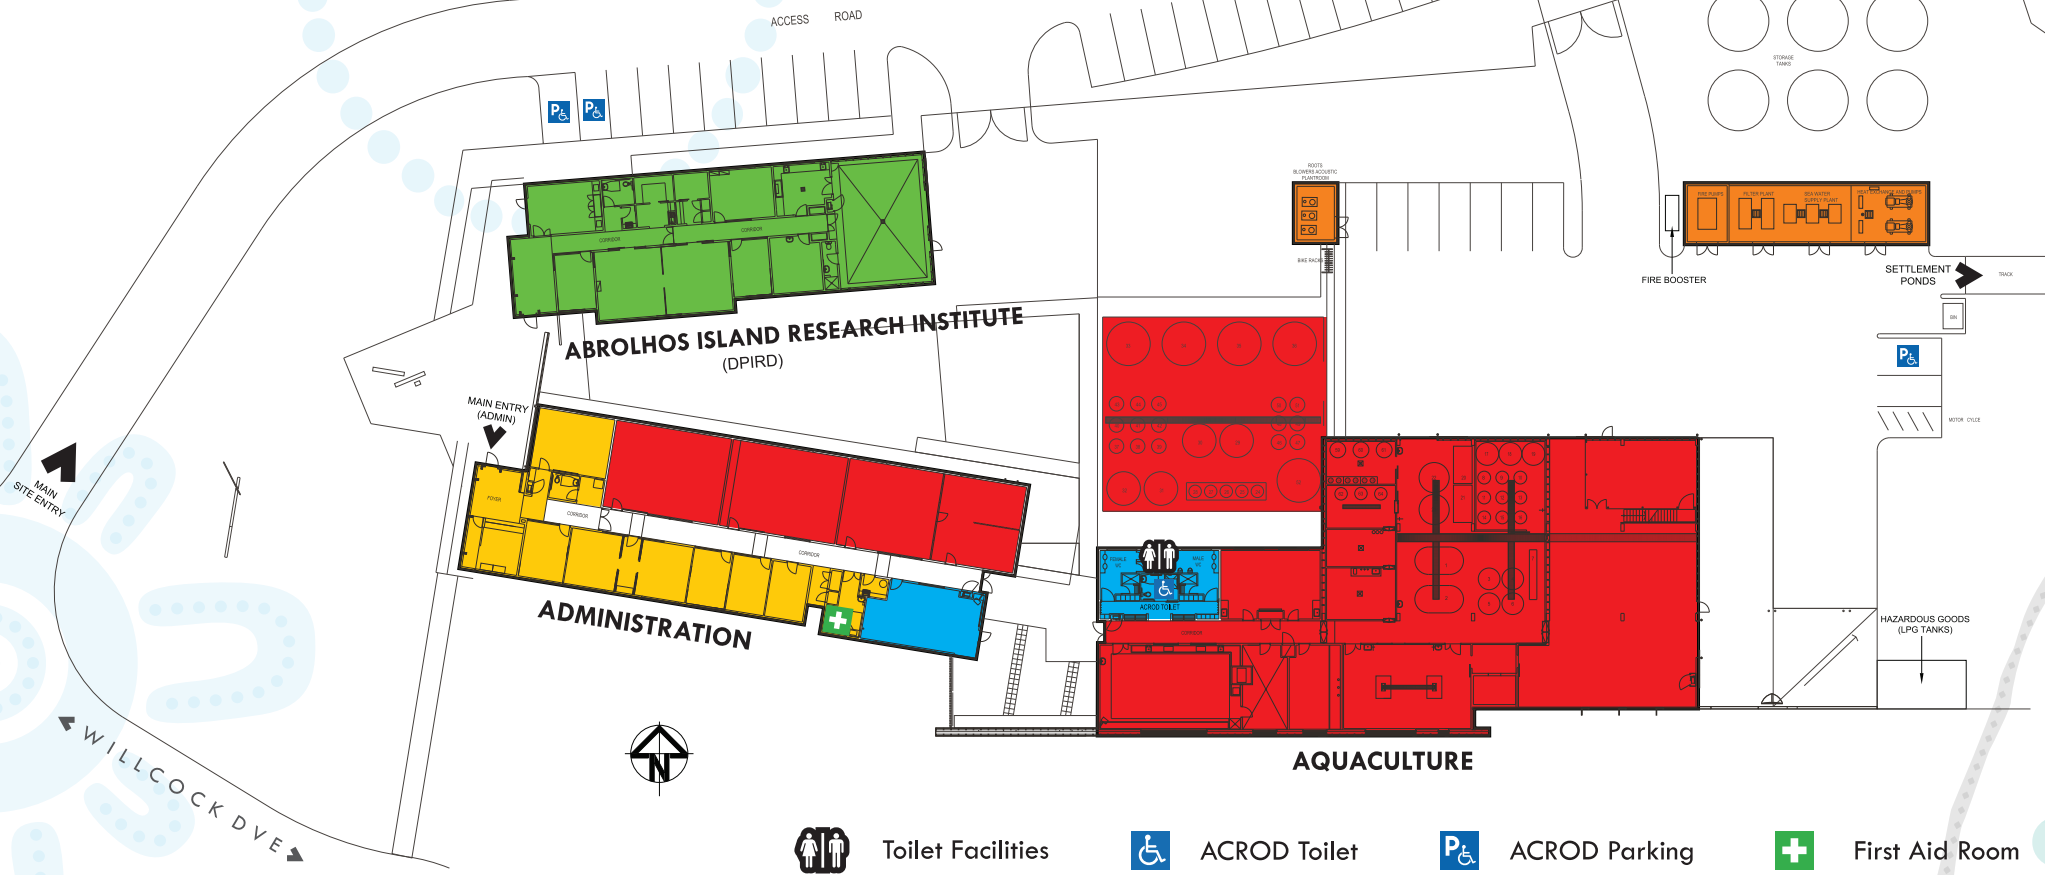

BCMI CAMPUS

133 SEPARATION POINT CLOSE
GERALDTON - SITE MAP

- Student Amenities
- Classrooms / Workshops
- Administration
- Abrolhos Island Research Institute (DPIRD)
- Plant Rooms

Toilet Facilities

ACROD Toilet

ACROD Parking

First Aid Room